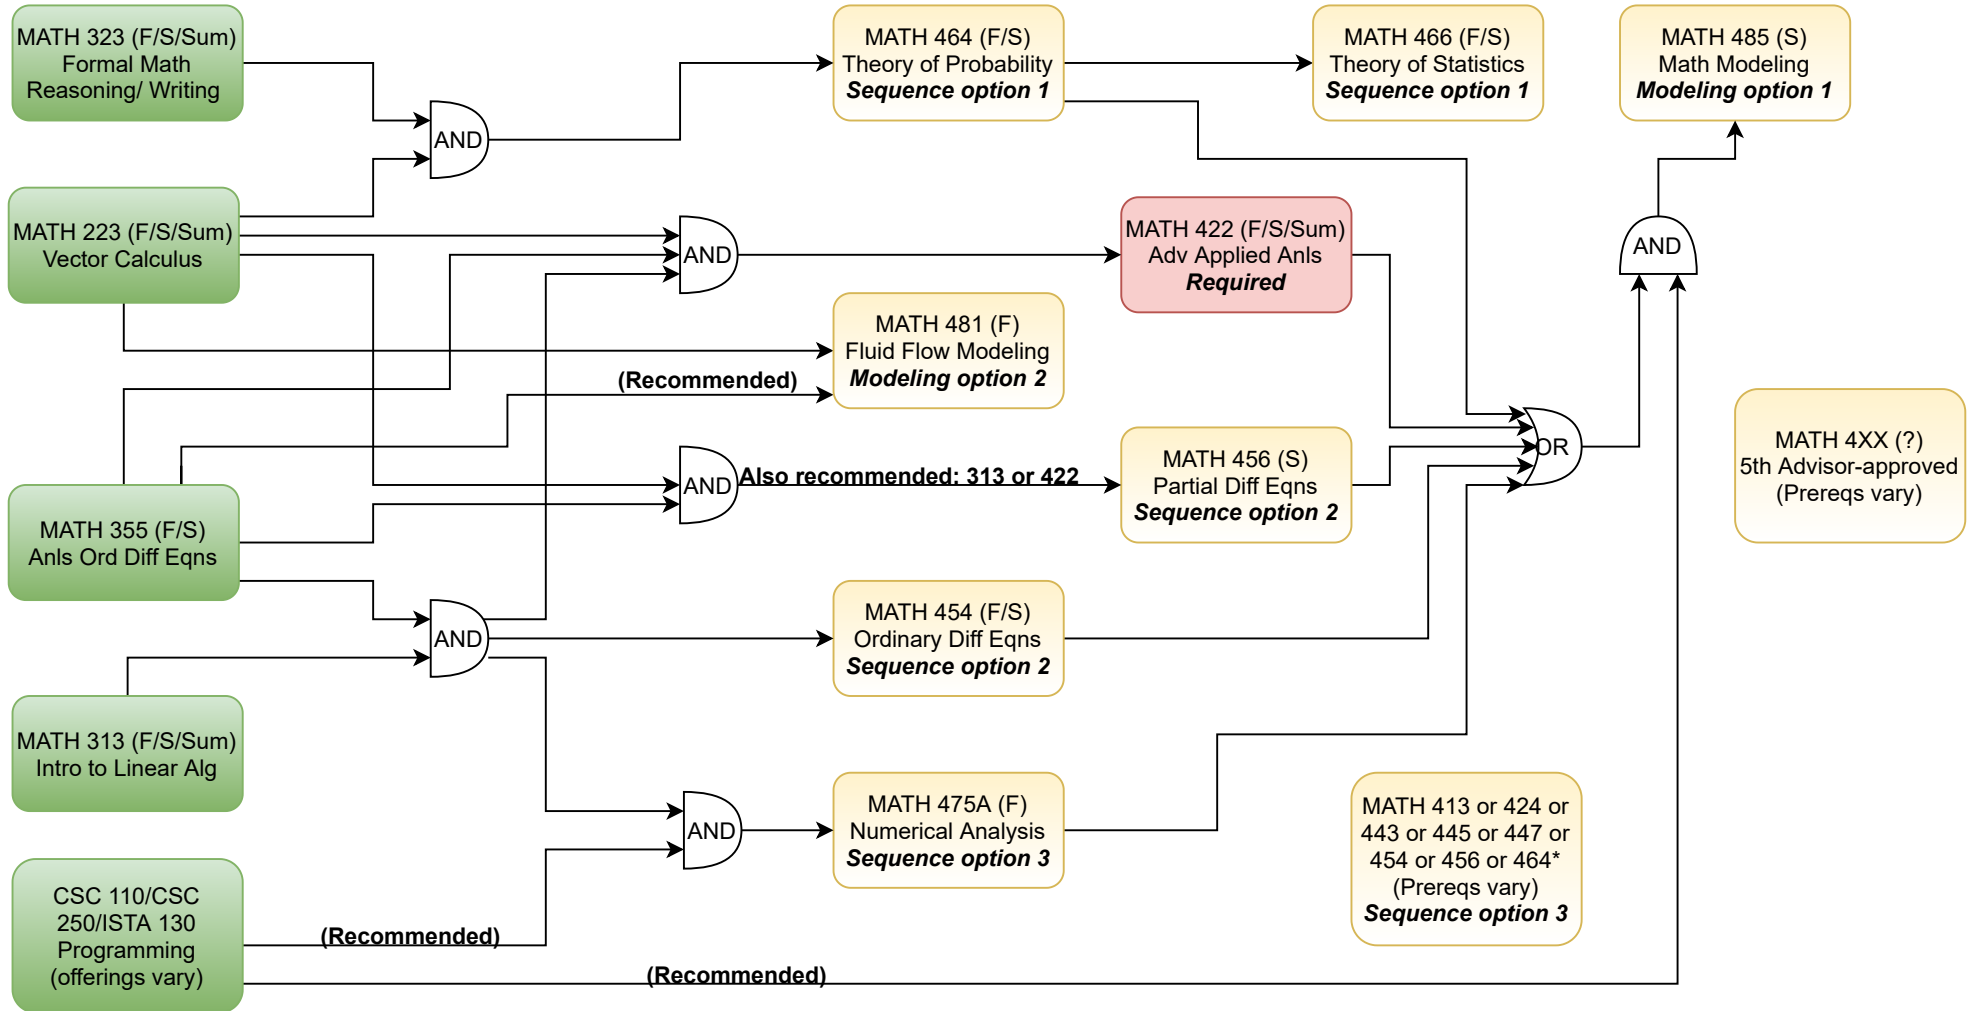

# Applied Emphasis Prerequisite Flow Chart

\* = 475B is discontinued. Students in the Applied emphasis may choose one of these courses in addition to 475A for their "sequence".

- = Required for Math major
- = Required for this emphasis
- = Different options are available to fulfill requirement