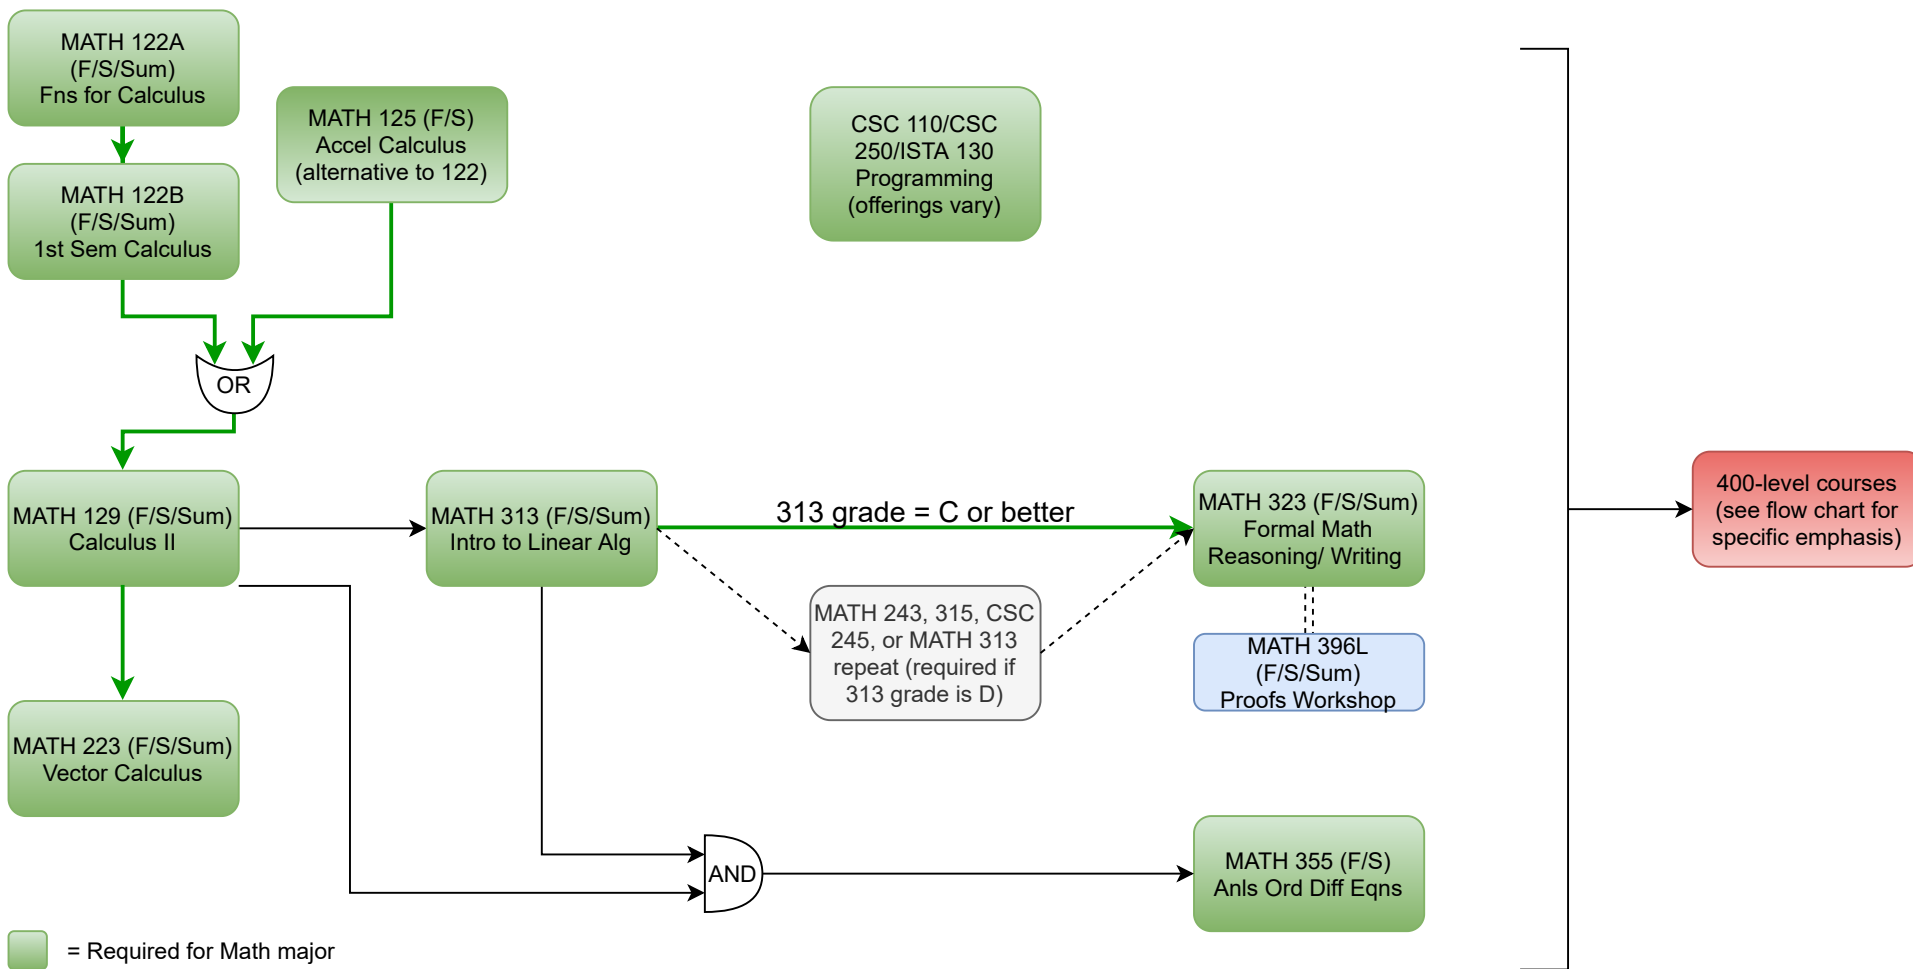

# Math Major Core Prerequisite Flow Chart

- = Required for Math major
- = Required if a D is earned in MATH 313, as preparation for 323
- = Required to be taken concurrently with MATH 323 if a C or lower was earned in 313
- = C or better required in prerequisite