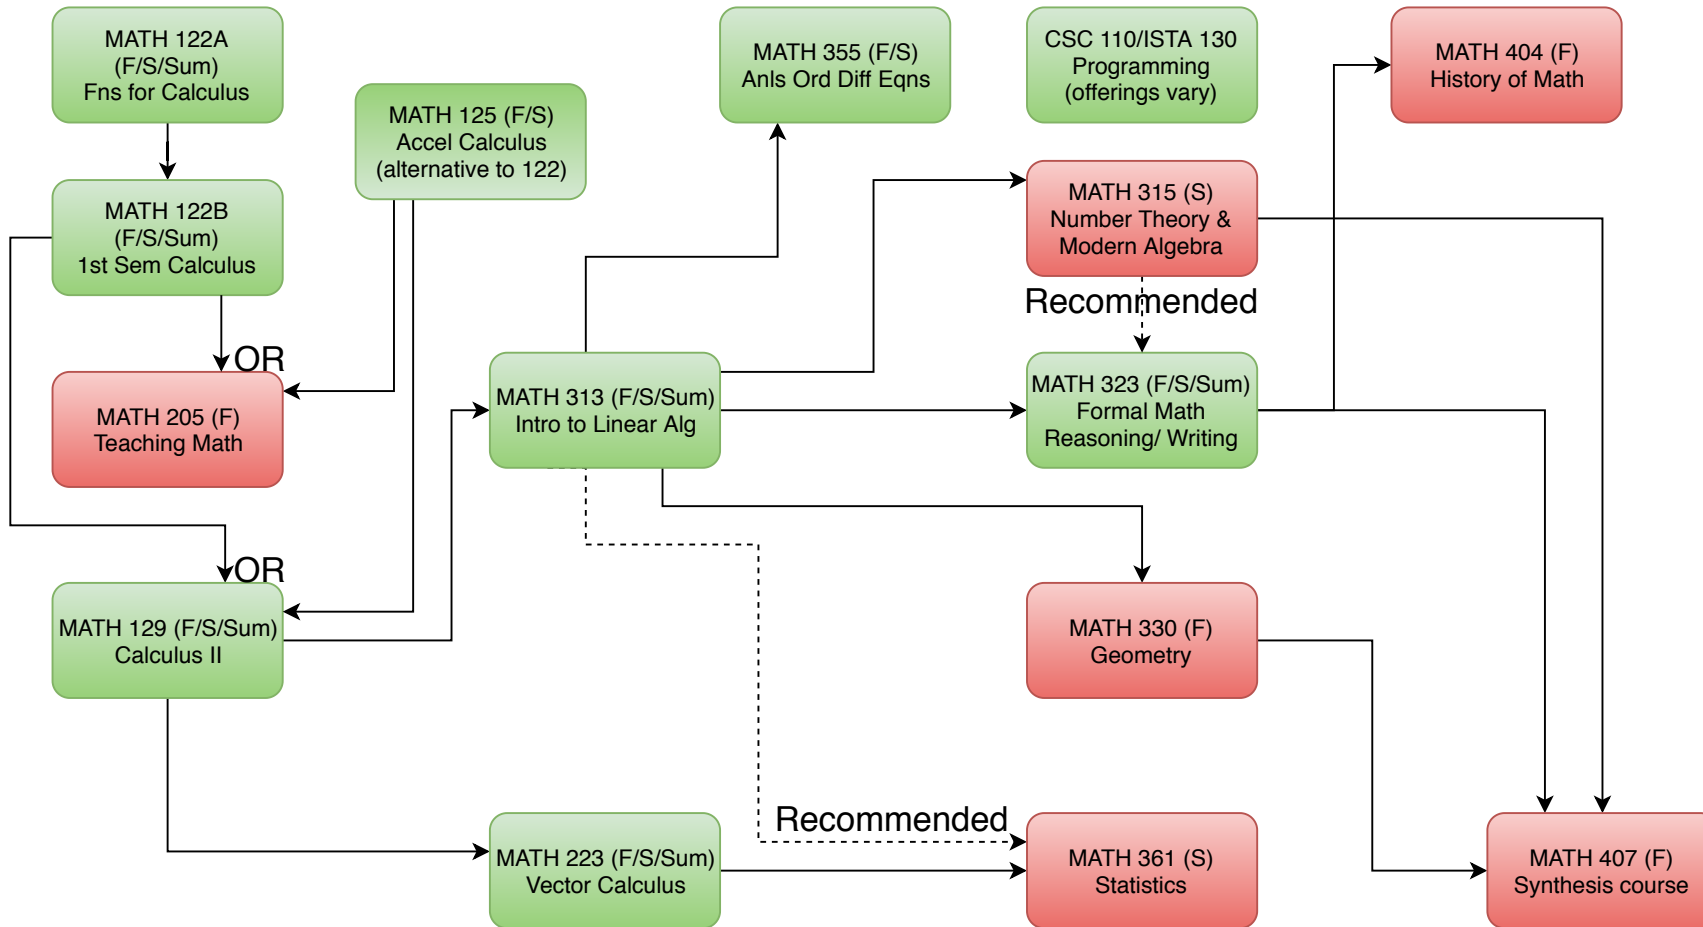

Education Emphasis Prerequisite Flow Chart

for pedagogy prereqs, see <https://www.math.arizona.edu/academics/undergrads/advising/handouts#checklist>

All courses listed are required.

- = Required for Math major
- = Required for this emphasis