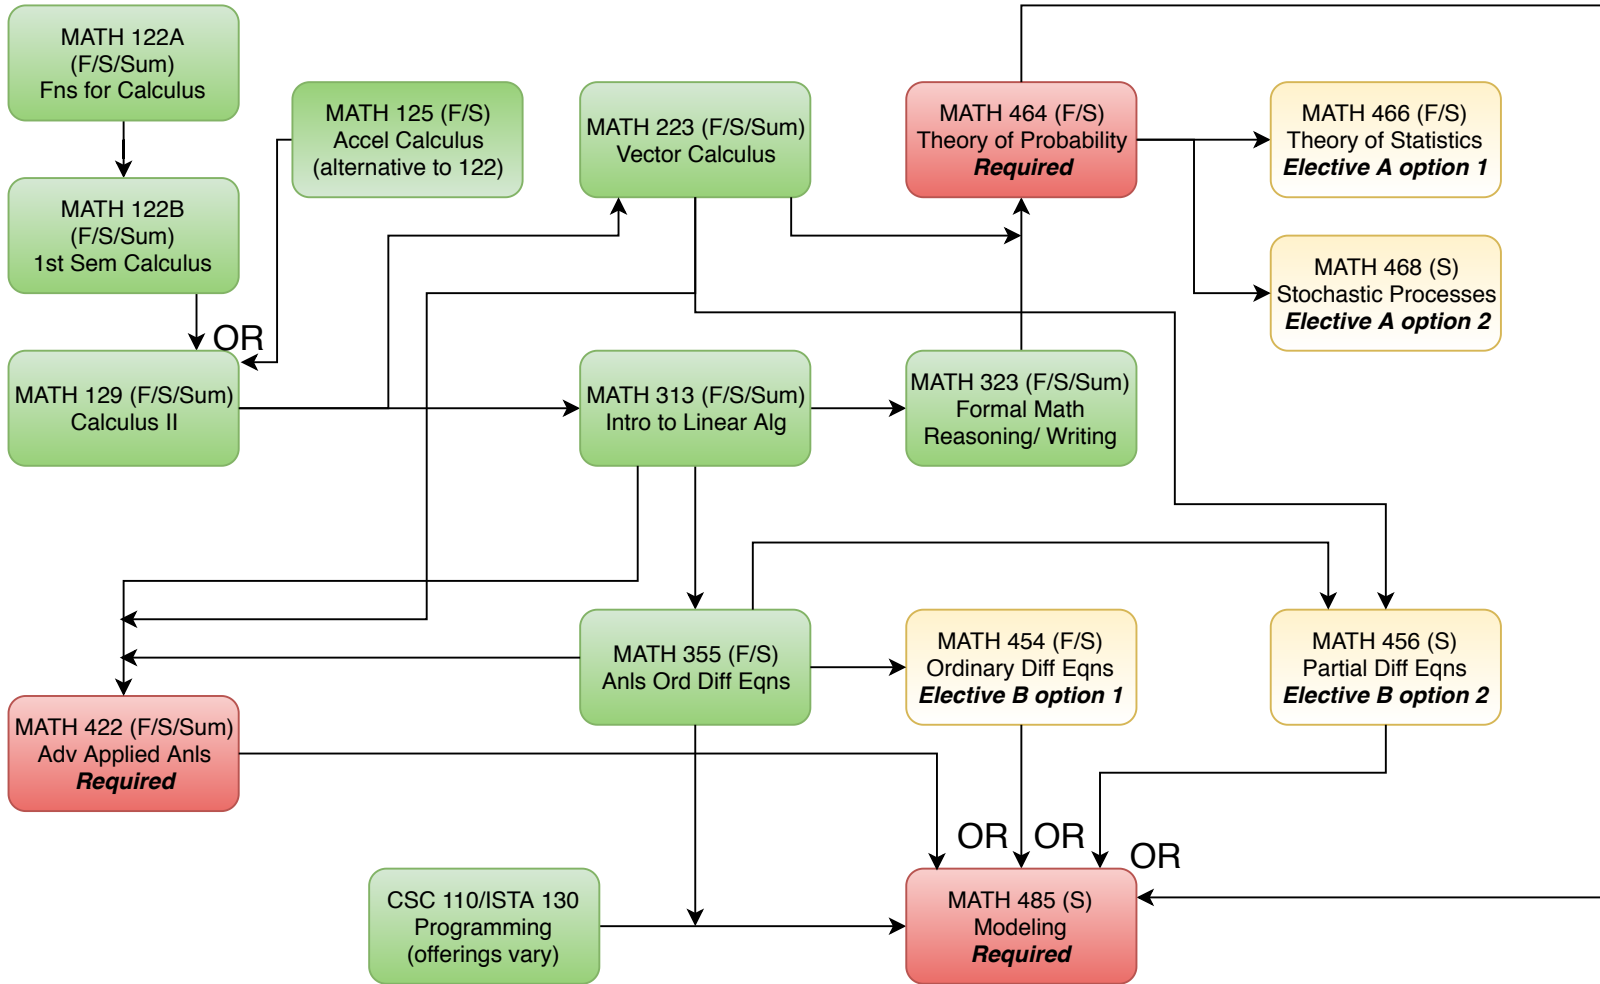

Life Sci Emphasis Prerequisite Flow Chart

- = Required for Math major
- = Required for this emphasis
- = Several options are available to fulfill requirement