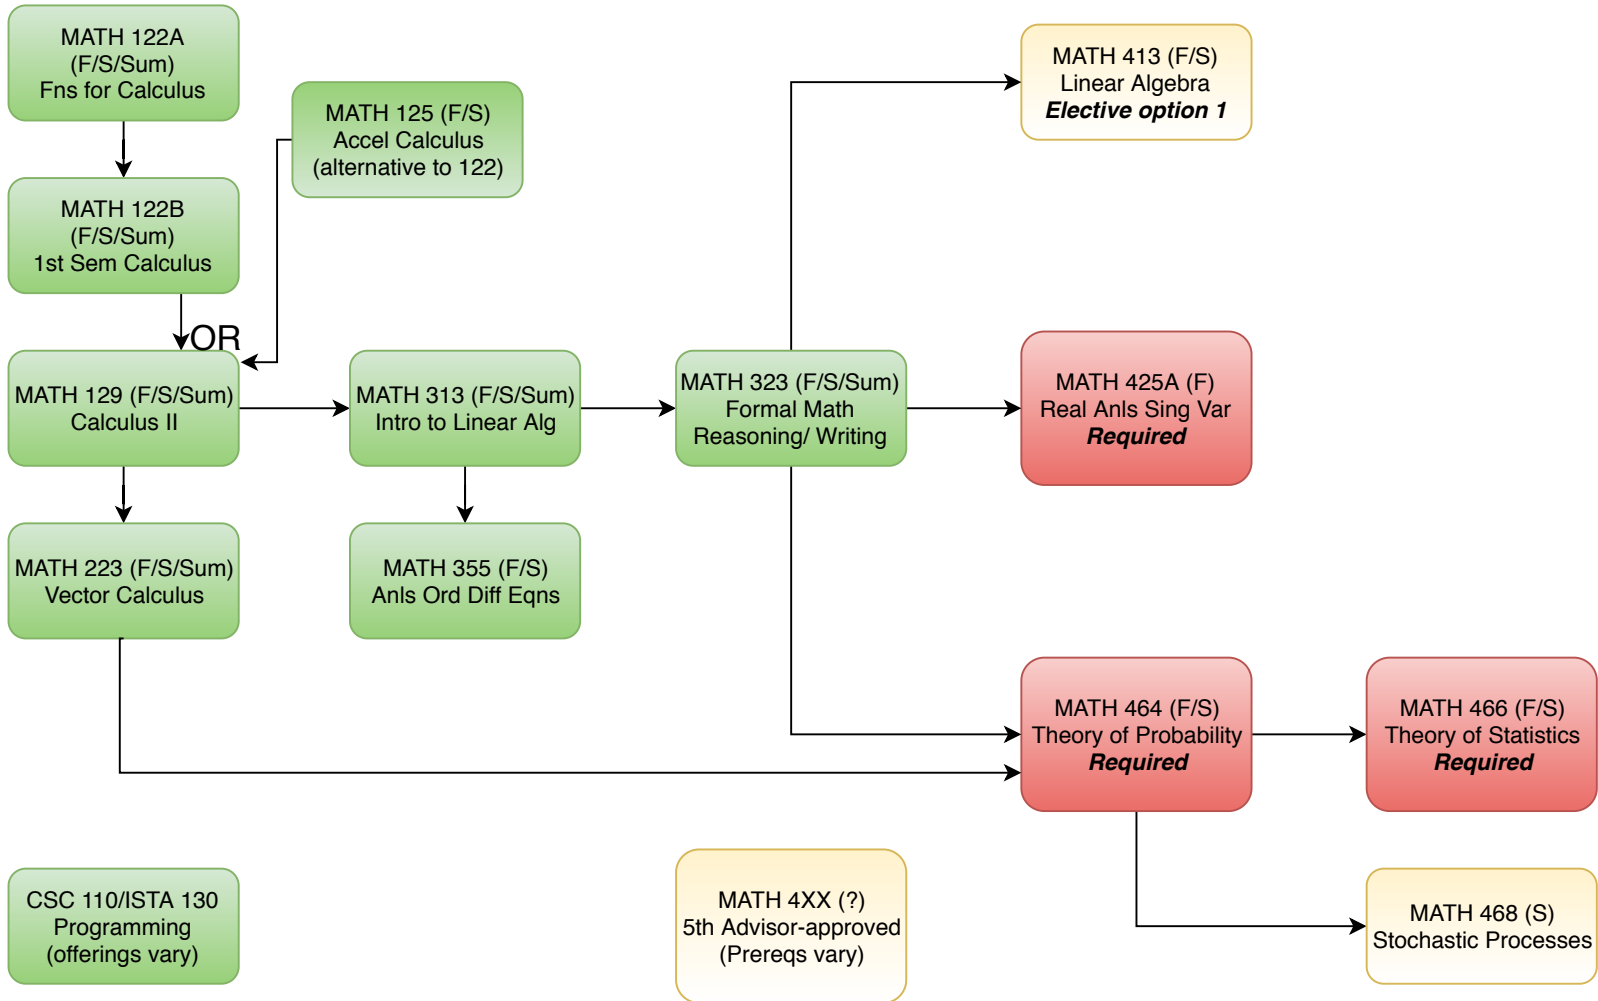

# Probability & Statistics Emphasis Prerequisite Flow Chart

- = Required for Math major
- = Required for this emphasis
- = Several options are available to fulfill requirement