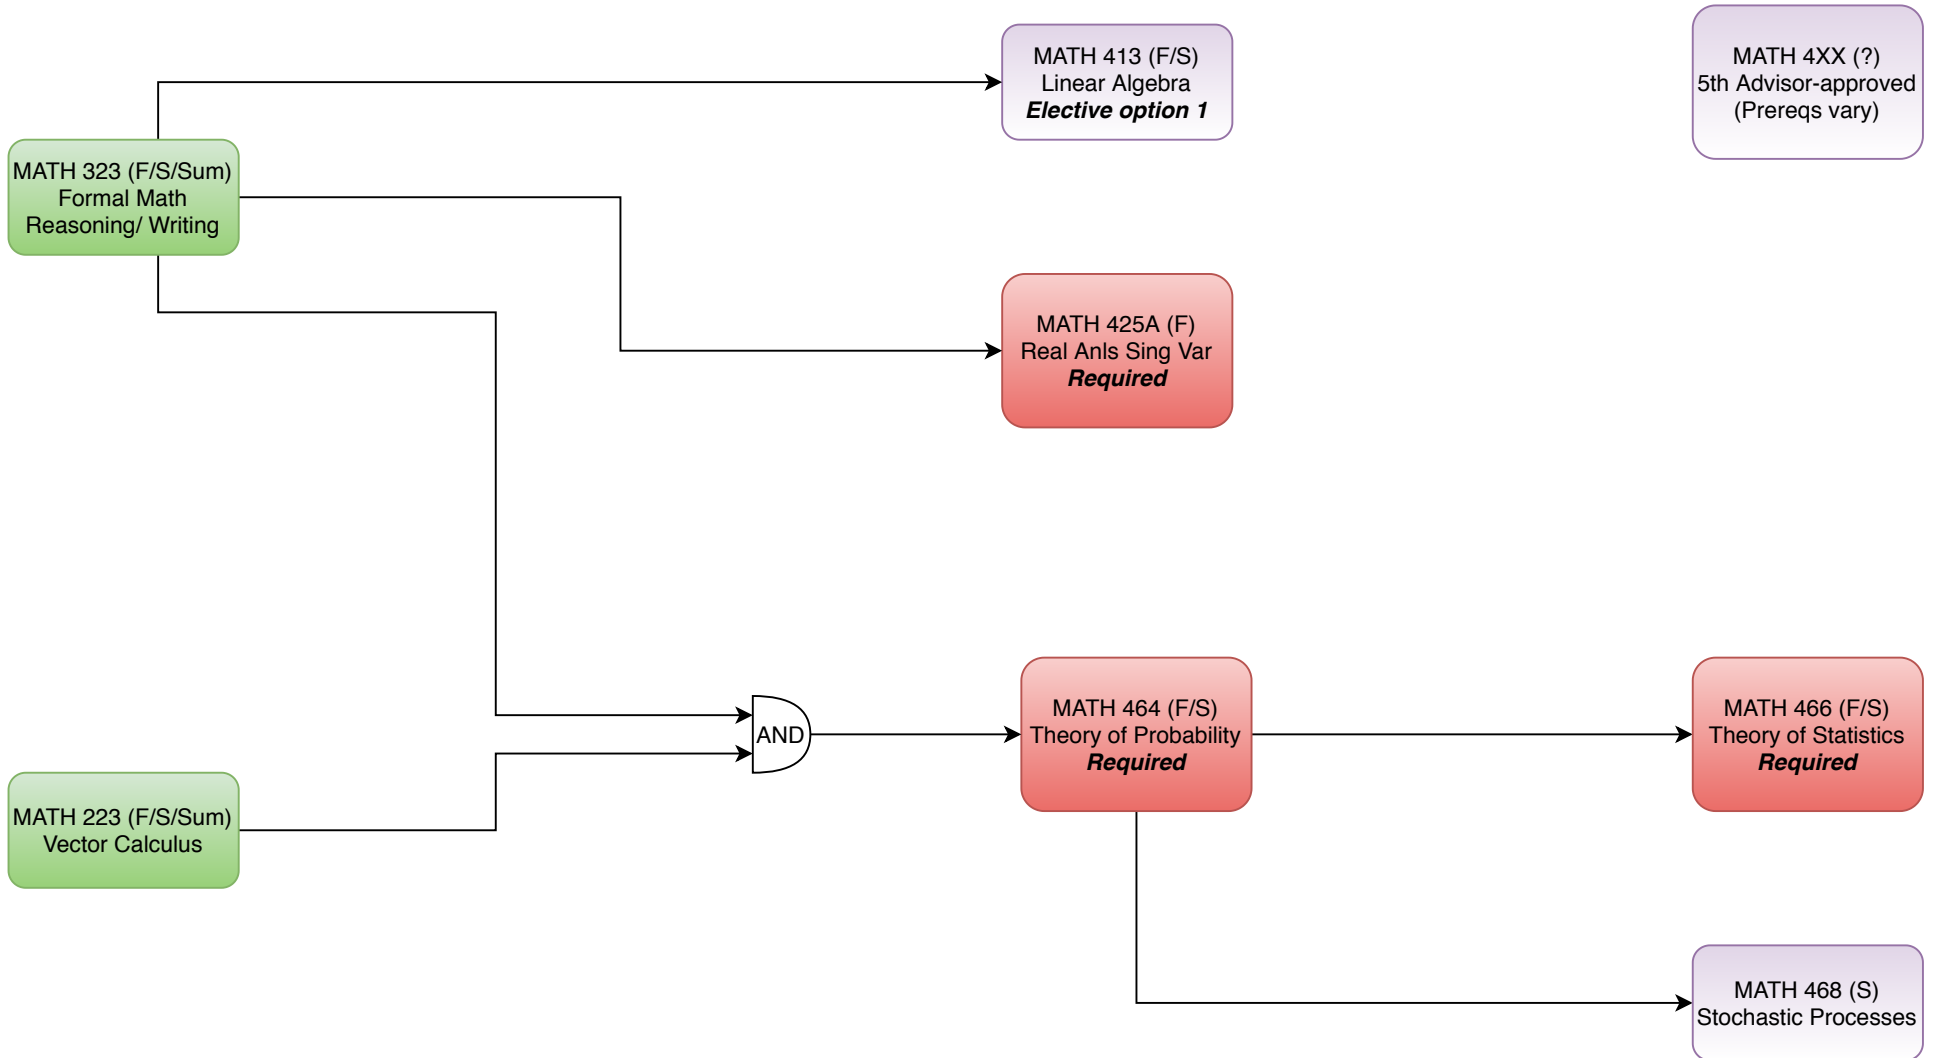

# Probability & Statistics Emphasis Prerequisite Flow Chart

-  = Required for Math major
-  = Required for this emphasis
-  = Multiple options are available to fulfill requirement