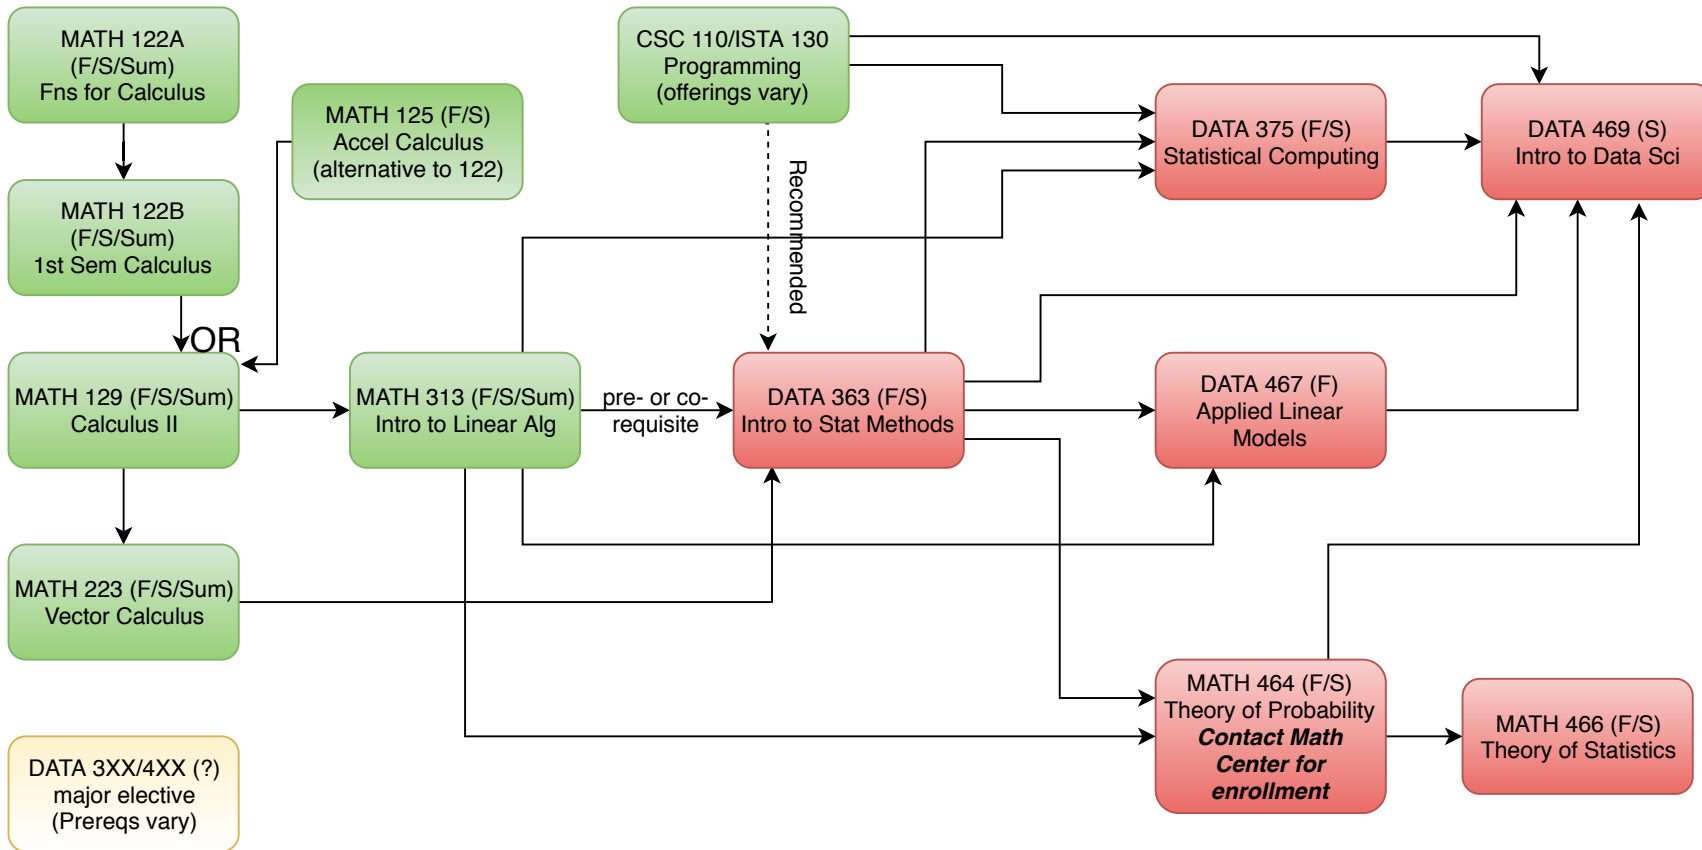

Statistics & Data Science major Prerequisite Flow Chart

All courses listed are required, including one DATA elective course (see official requirements for list of available courses).

- = Required for either SDS or Math major
- = Required for SDS major
- = Several options are available to fulfill requirement